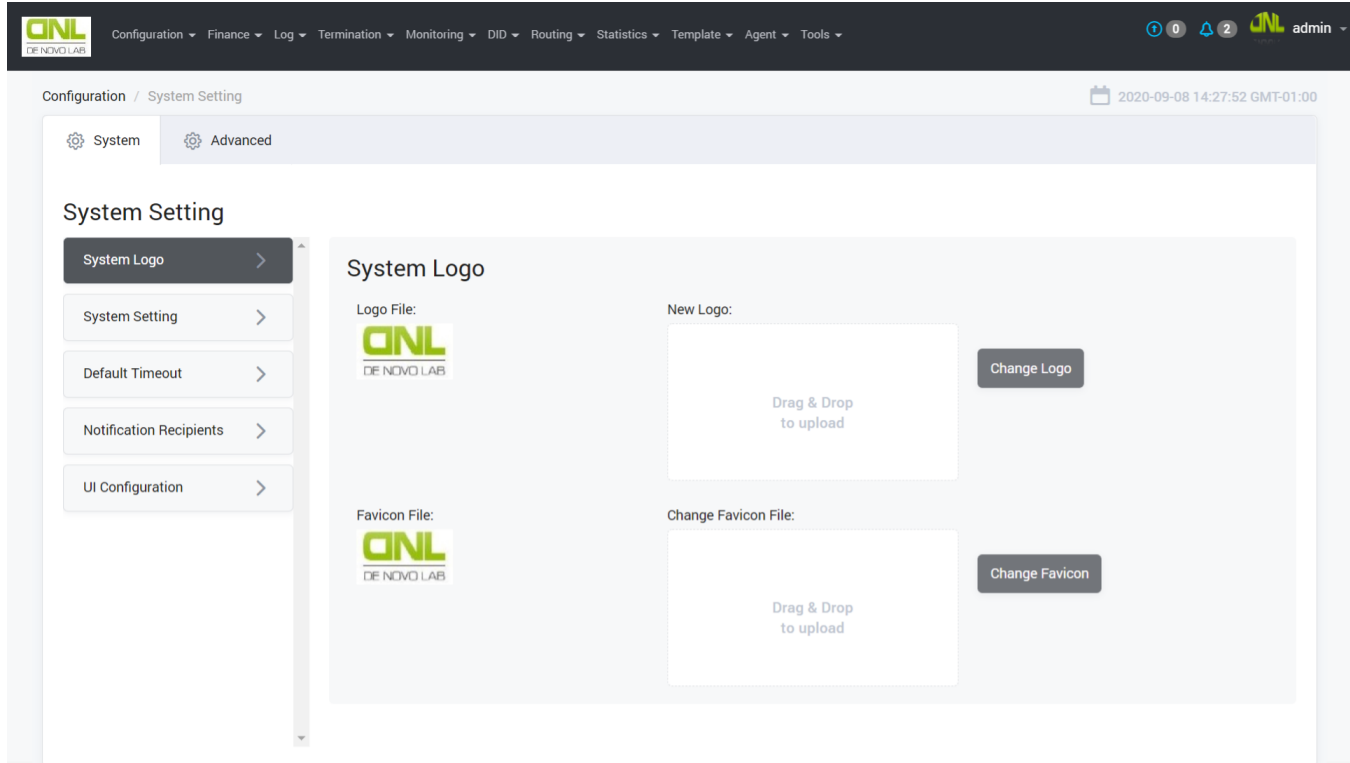

How to Set Favicon on switch?

In this module we will see how to set Favicon on switch,

Go to **Configuration System Setting System Logo**

Below displayed window will appear,

Screenshot: System Logo

On the System Logo window, click on **Change Favicon File** section, a popup window will appear to select the Favicon file,

Select the Favicon from the popup window and click on **CHANGE FAVICON** button.

The new Favicon will get reseted.