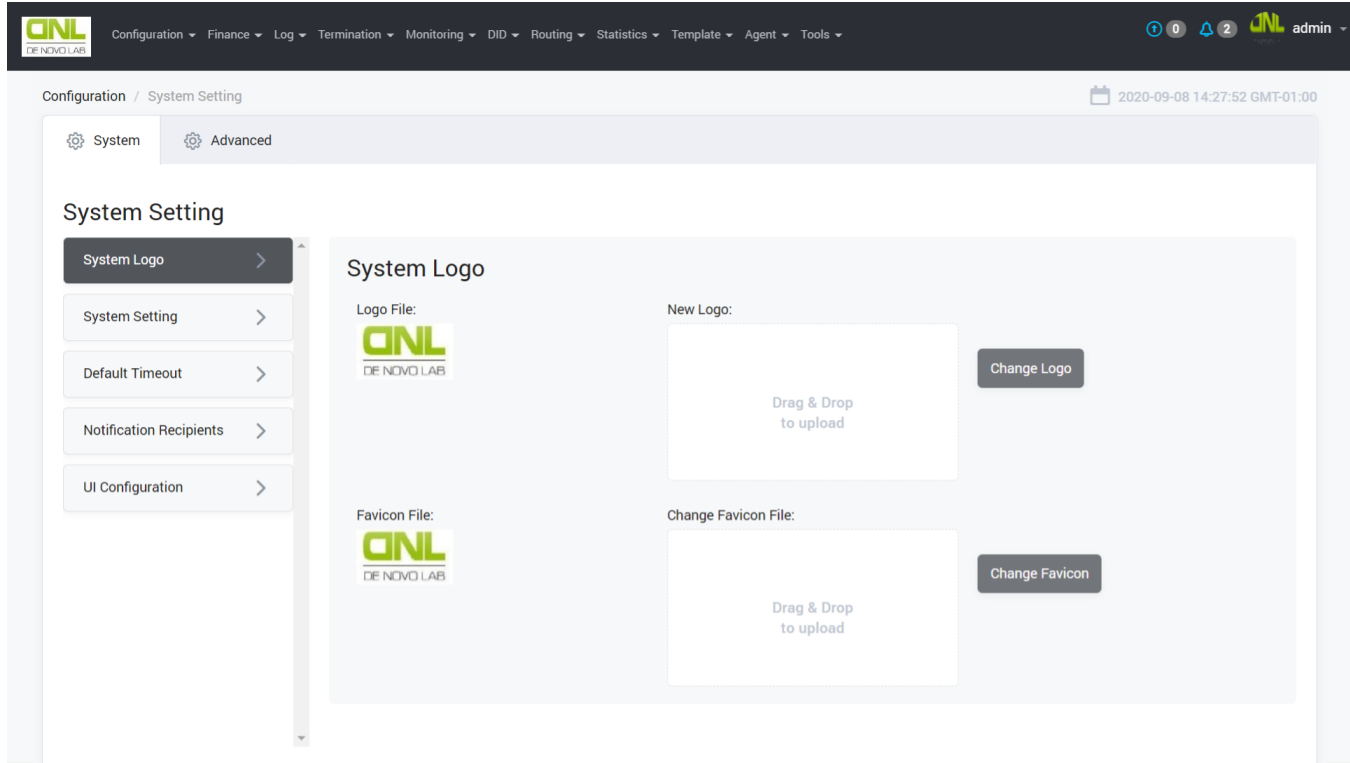

# How to Set Favicon on switch?

In this module we will see how to set Favicon on switch,

Go to **Configuration System Setting System Logo**

Below displayed window will appear,

*Screenshot: System Logo*

On the System Logo window, click on **Change Favicon File** section, a popup window will appear to select the Favicon file,

Select the Favicon from the popup window and click on **CHANGE FAVICON** button.

The new Favicon will get reseted.